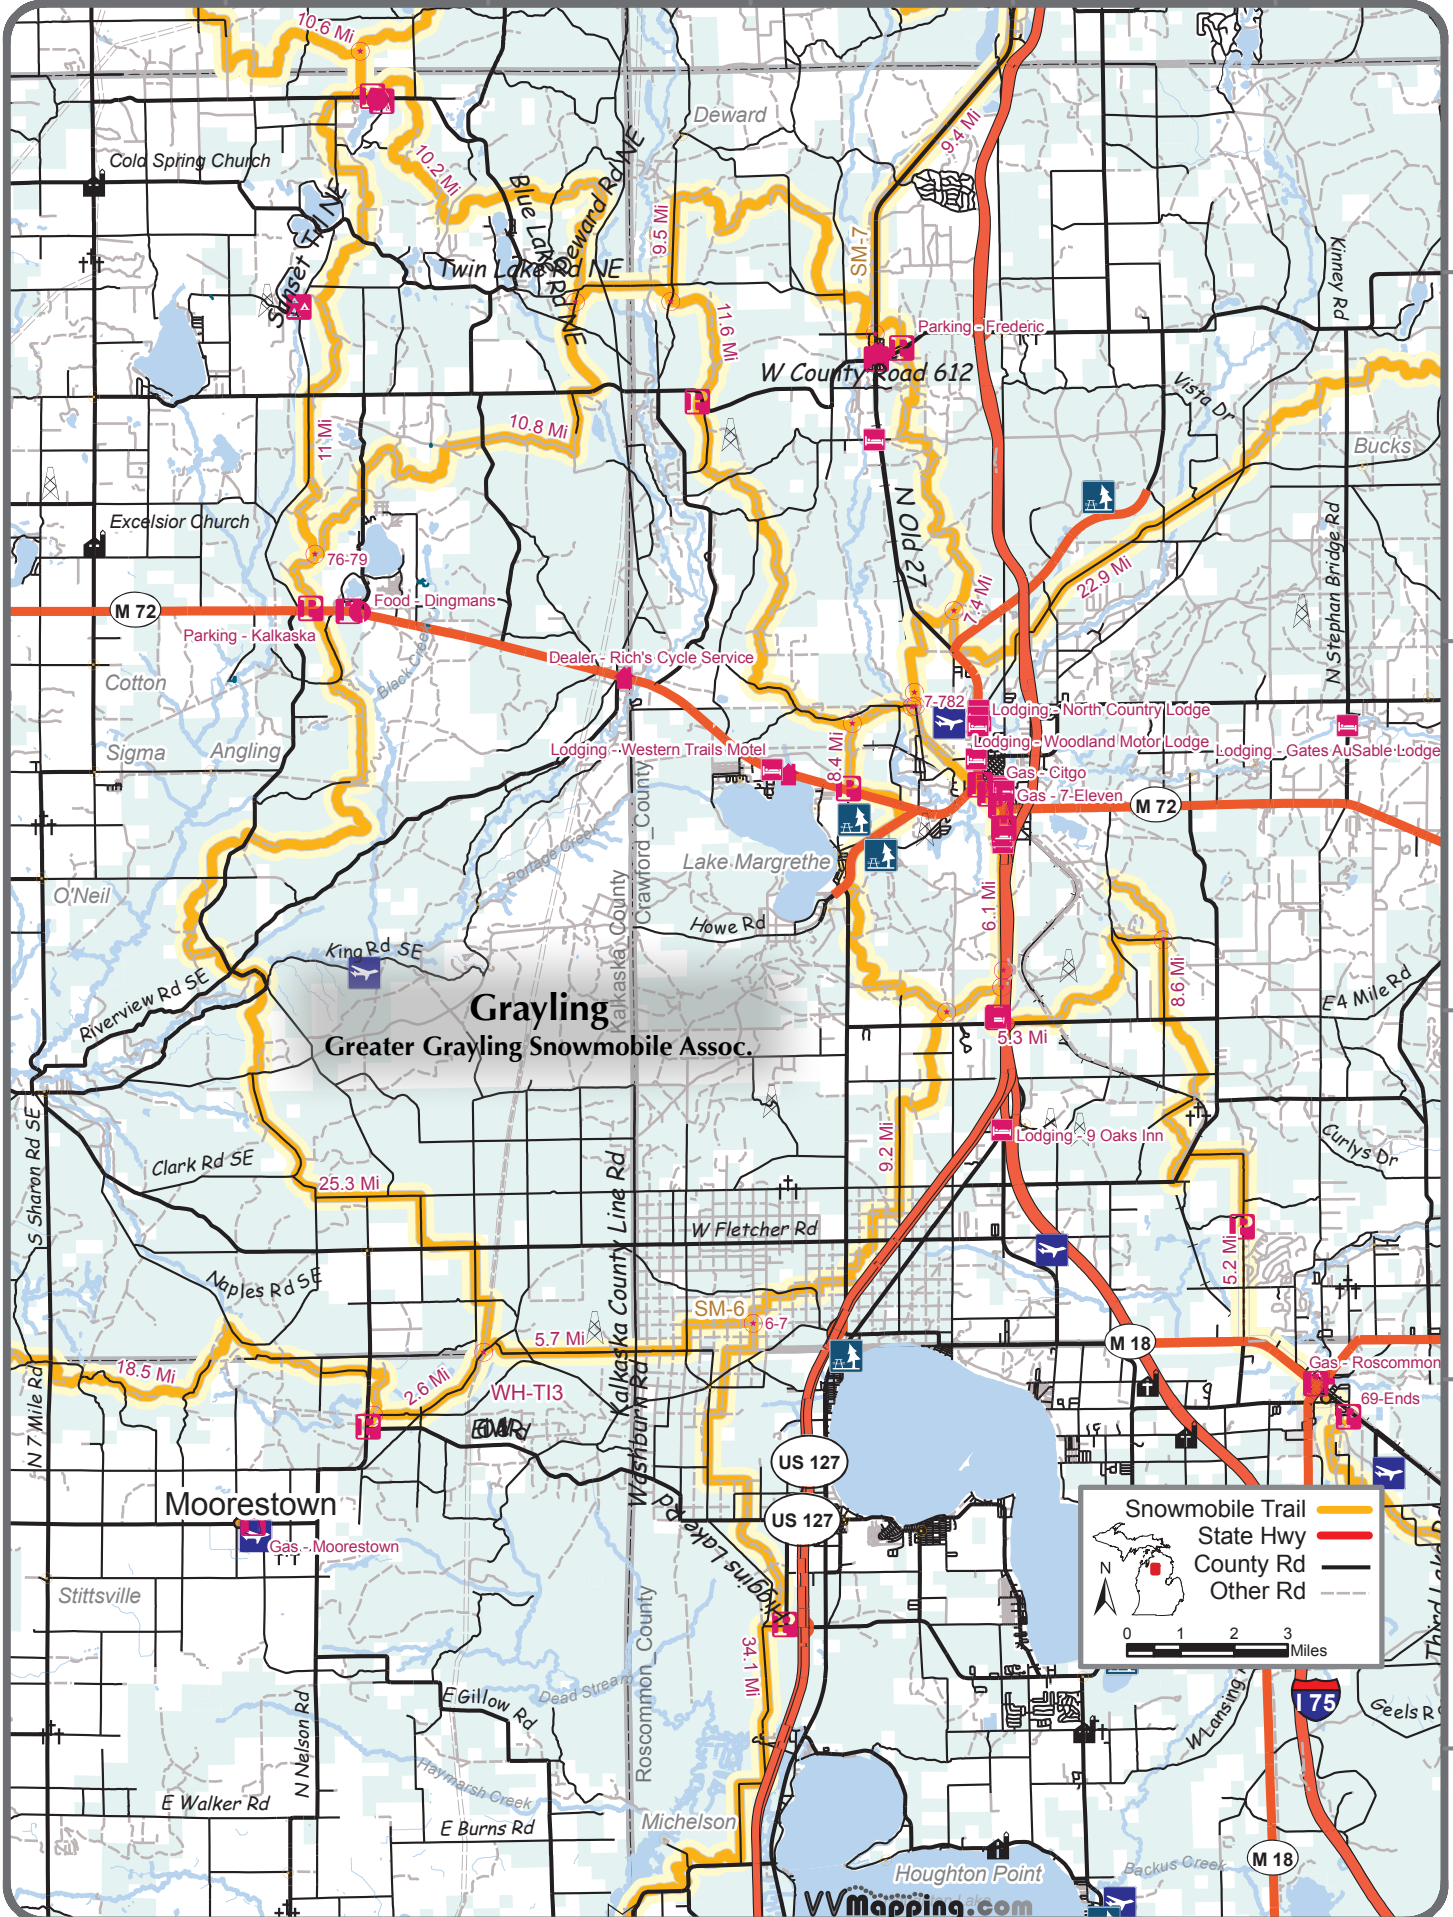

85°0'0"W

84°54'0"W

84°48'0"W

84°42'0"W

84°36'0"W

44°48'0"N

44°42'0"N

44°36'0"N

44°30'0"N

44°24'0"N

Grayling
Greater Grayling Snowmobile Assoc.

Snowmobile Trail 

State Hwy 

County Rd 

Other Rd 

0 1 2 3 Miles