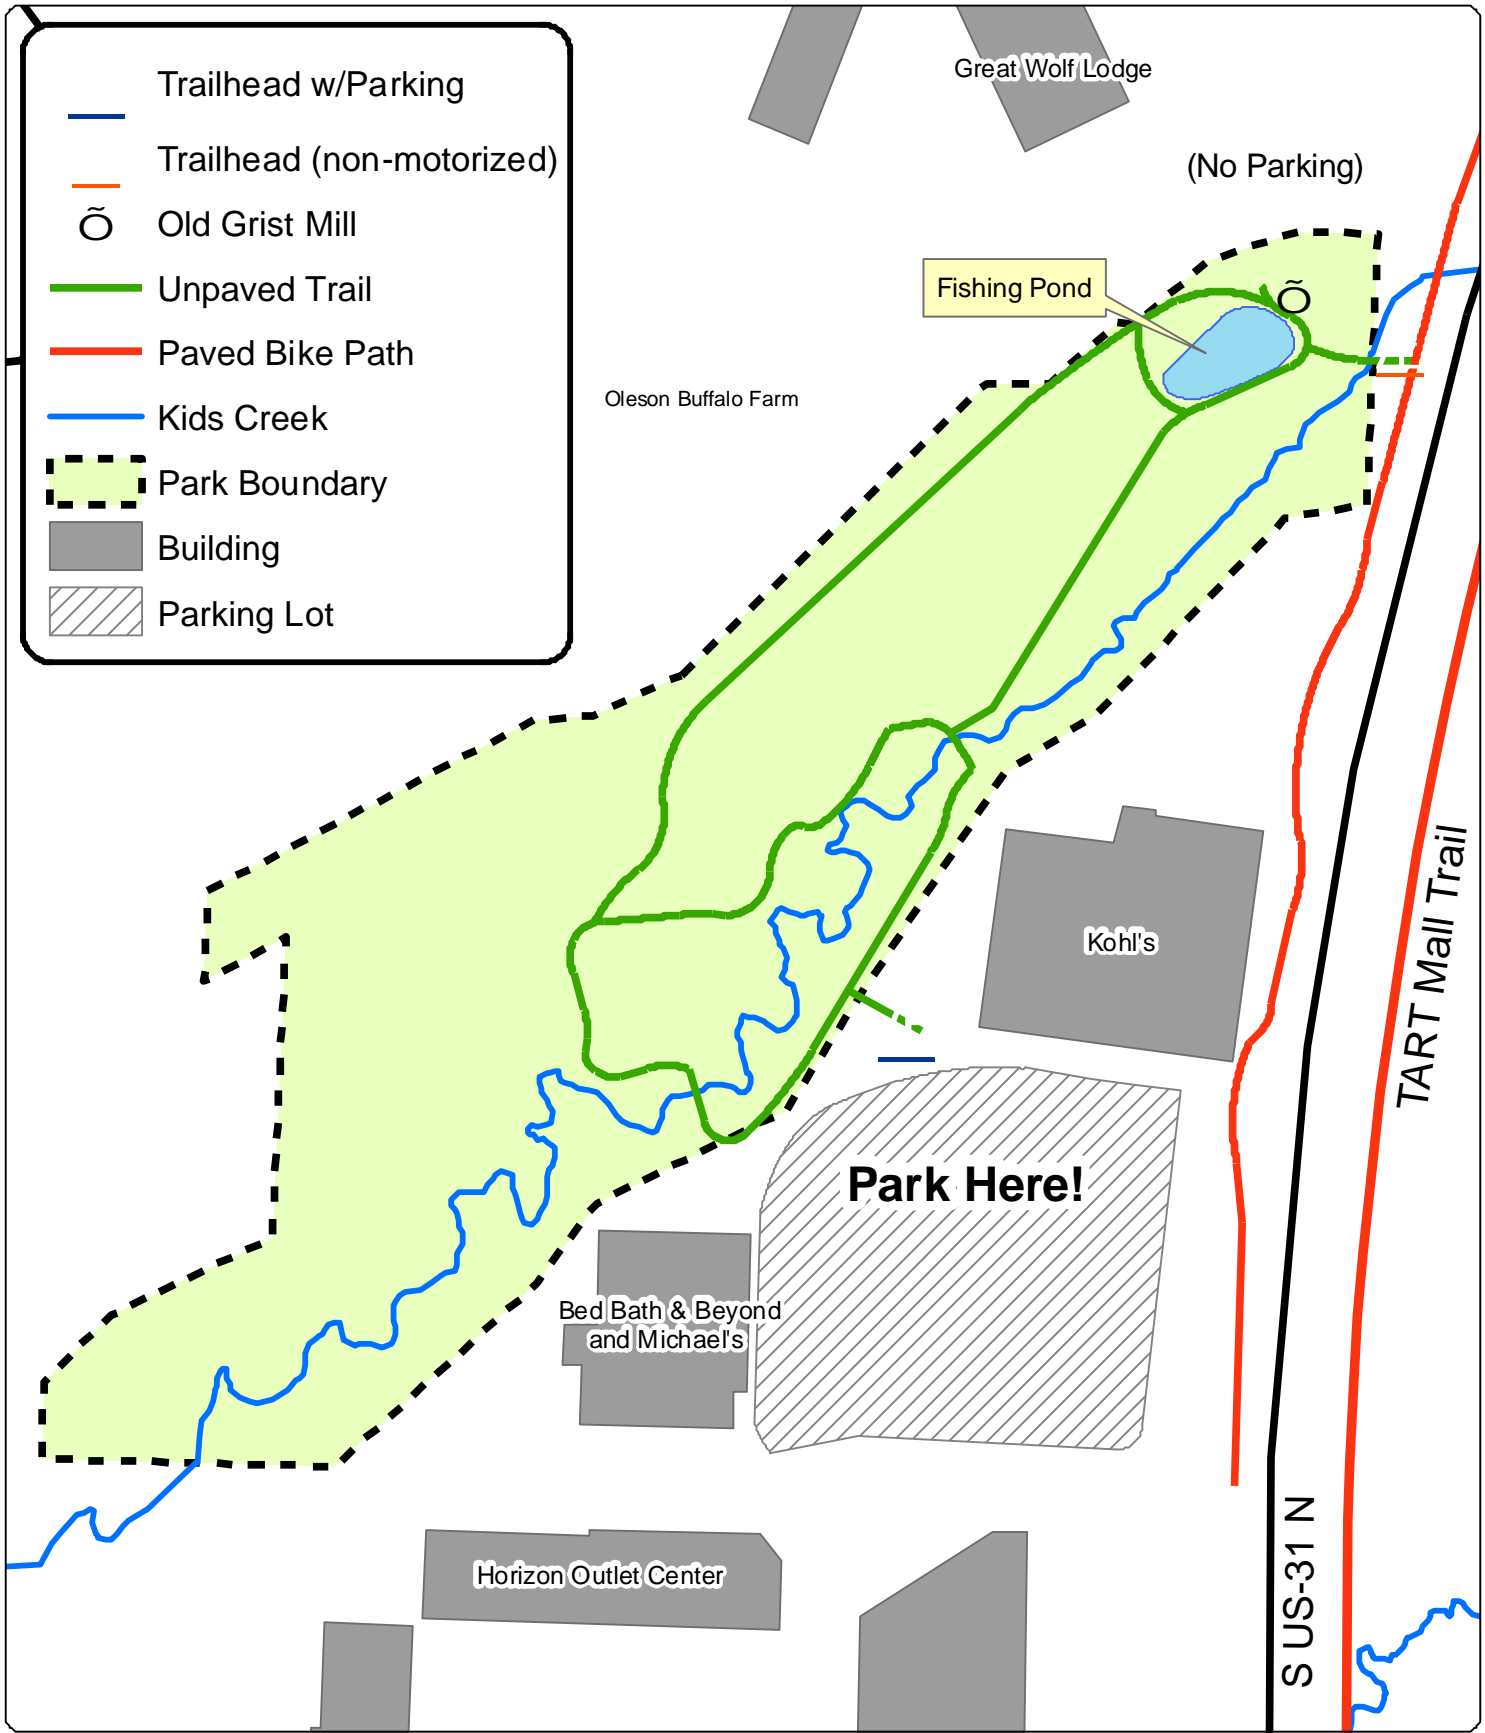

-  Trailhead w/Parking
-  Trailhead (non-motorized)
-  Old Grist Mill
-  Unpaved Trail
-  Paved Bike Path
-  Kids Creek
-  Park Boundary
-  Building
-  Parking Lot

**Park Map**  
**Kids Creek Park**

Current as of: May 2010

I:\GarfieldGIS\Printable Map Projects\Parks\KidsCreek.mxd

**3** Garfield Charter Township  
 3848 Veterans Drive  
 Traverse City, MI 49684  
 Phone: 231.941.1620  
 Fax: 231.941.1688  
[www.garfield-twp.com](http://www.garfield-twp.com)