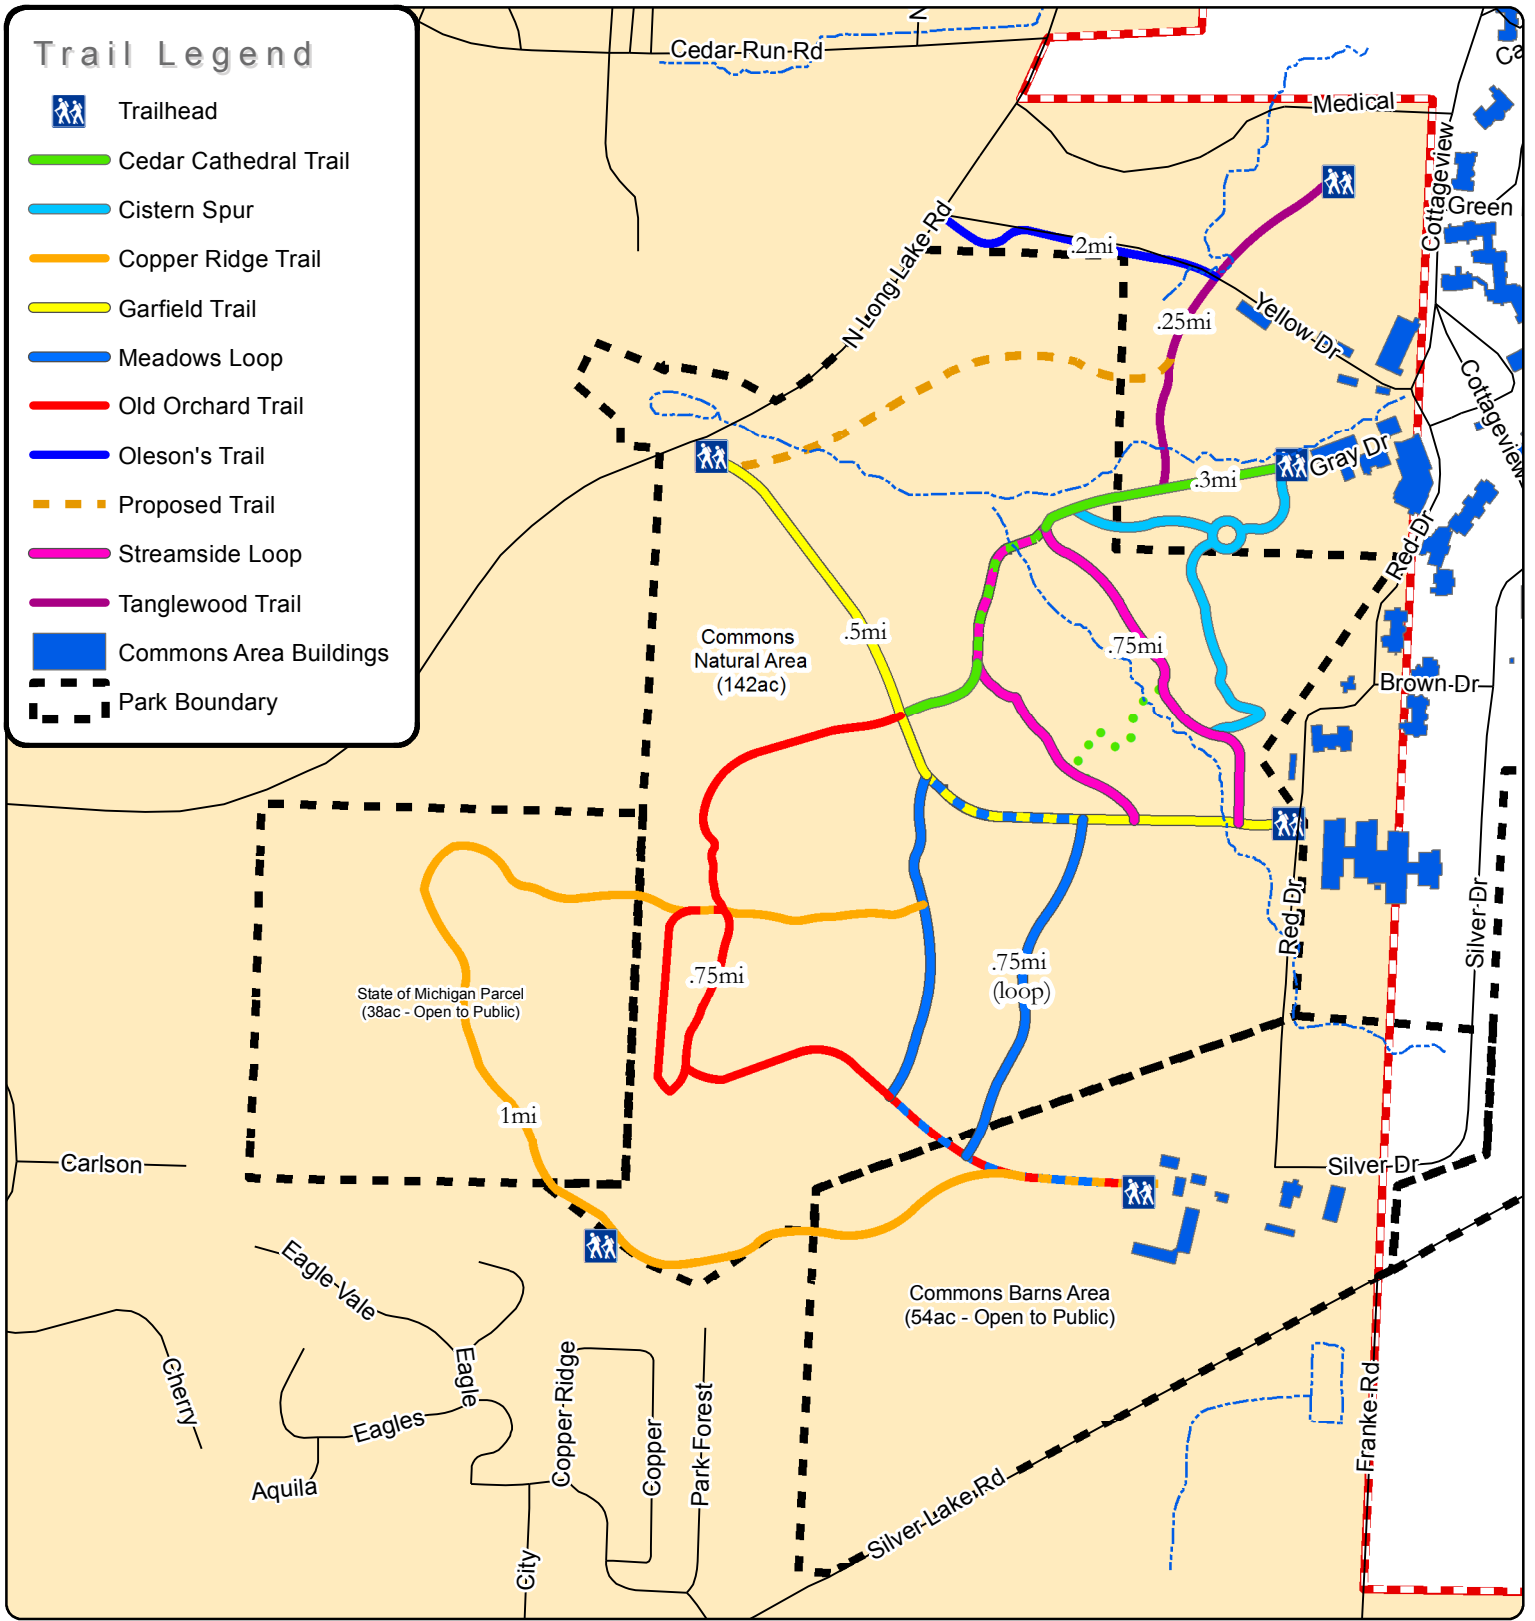

Trail Legend

-  Trailhead
-  Cedar Cathedral Trail
-  Cistern Spur
-  Copper Ridge Trail
-  Garfield Trail
-  Meadows Loop
-  Old Orchard Trail
-  Oleson's Trail
-  Proposed Trail
-  Streamside Loop
-  Tanglewood Trail
-  Commons Area Buildings
-  Park Boundary

Trails Map

Grand Traverse Commons Natural Area

Garfield Charter Township
 3848 Veterans Drive
 Traverse City, MI 49684
 Phone: 231.941.1620
 Fax: 231.941.1688
www.garfield-twp.com

NOT A LEGAL SURVEY

Date: 9/10/2012