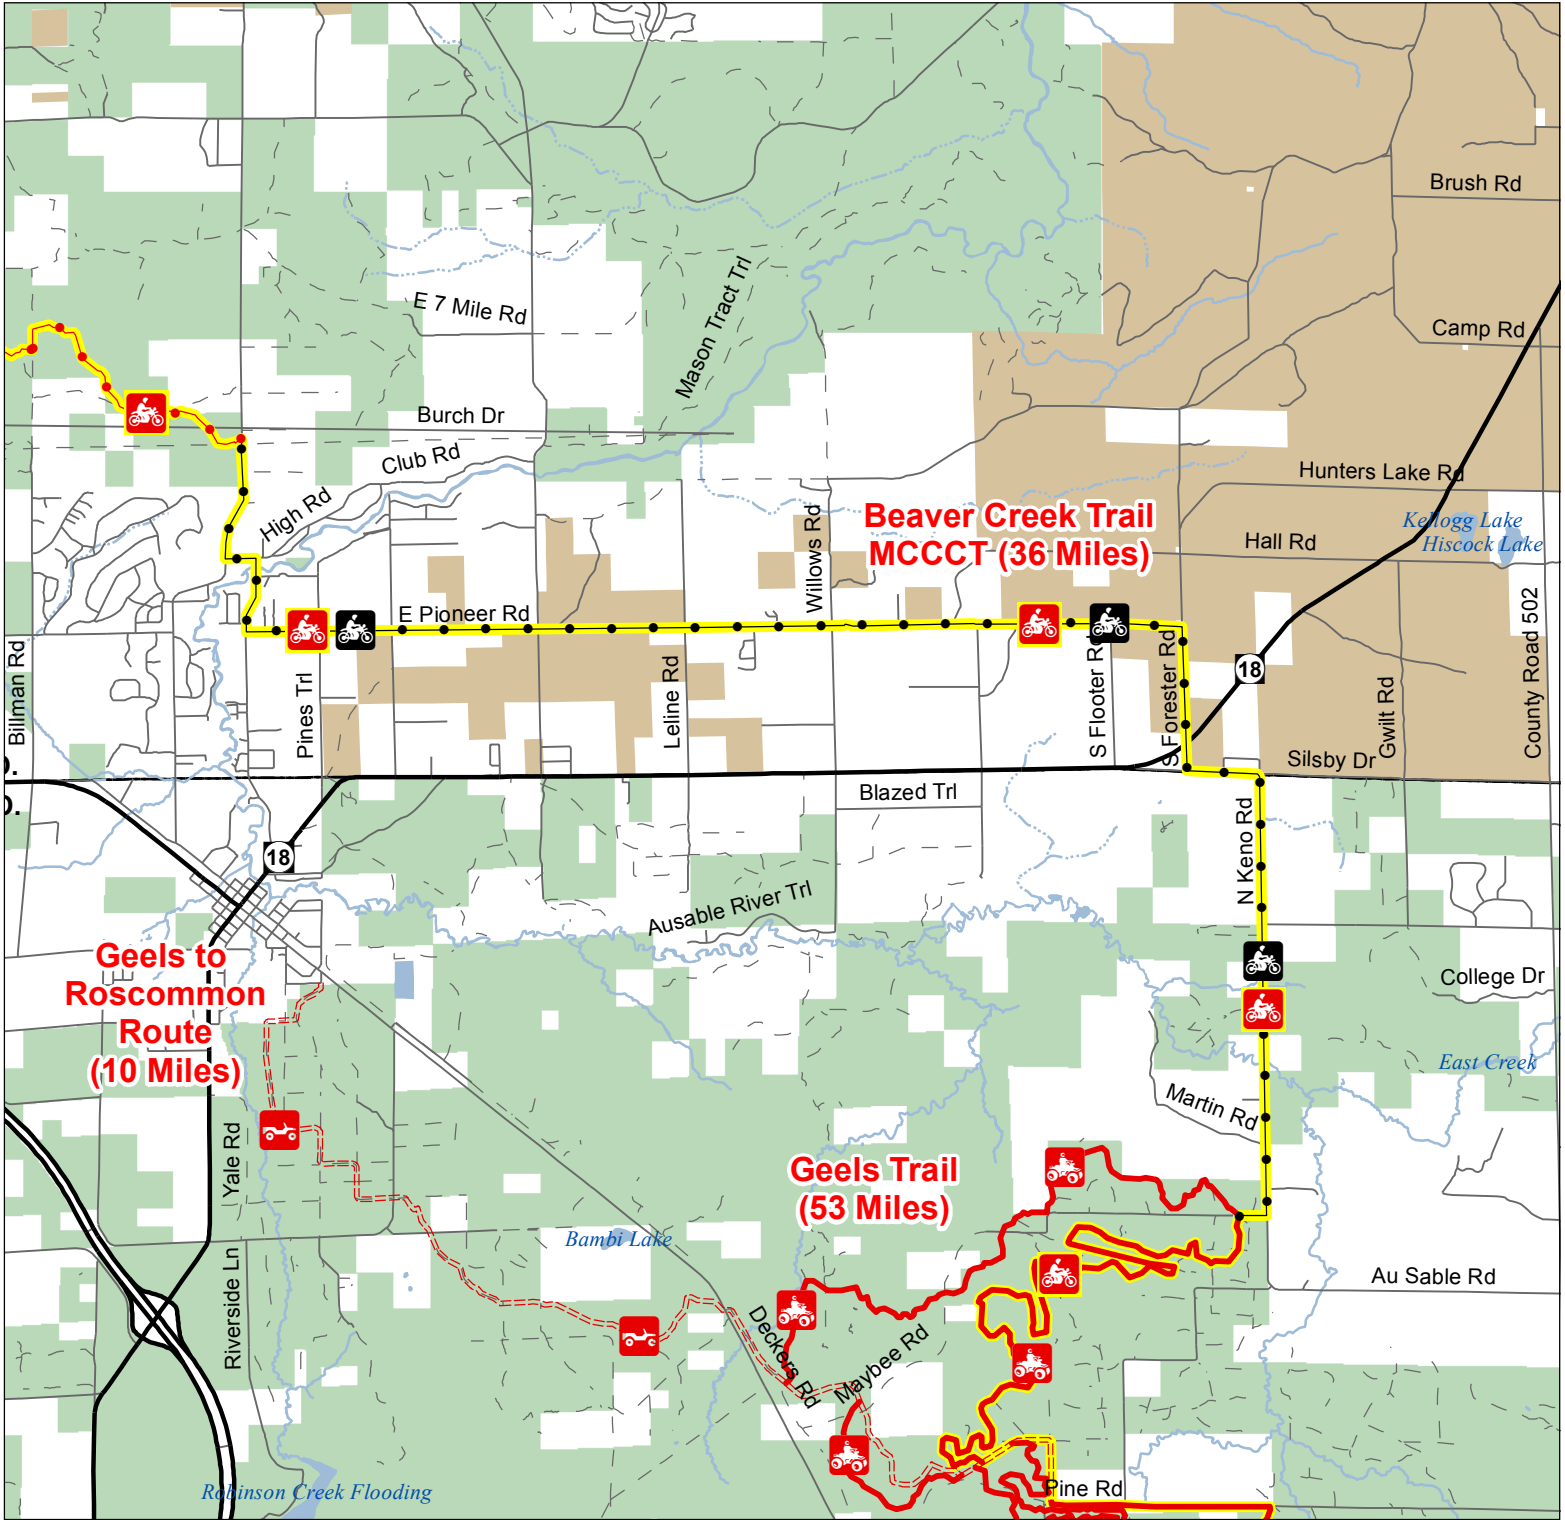

Beaver Creek Trail MCCCT East

Crawford and Roscommon Counties, Michigan

- Motorcycle Trail - Motorcycles only. DNR license and trail permit required.
- Motorcycle Trail - Motorcycles only. Secretary of State license required.
- ORV Trail - ORV's 50 inches in width or less including off-road motorcycles. ORV license and trail permit required.
- ORV Route - ORVs of all sizes including off-road motorcycles. ORV license and trail permit required unless licensed by the Secretary of State.
- Michigan Cross Country Cycle Trail (MCCCT)

- Highway
- Gravel; Paved
- Poor Dirt
- Lakes and Rivers
- Federal Lands
- State Land
- County Boundary

Advisory: Trails and Routes have two-way traffic
 Disclaimer: Trails shown on this map are an approximate representation of the trail system at the time of publication and may not reflect current ground conditions.
STAY ON SIGNED TRAILS ONLY!