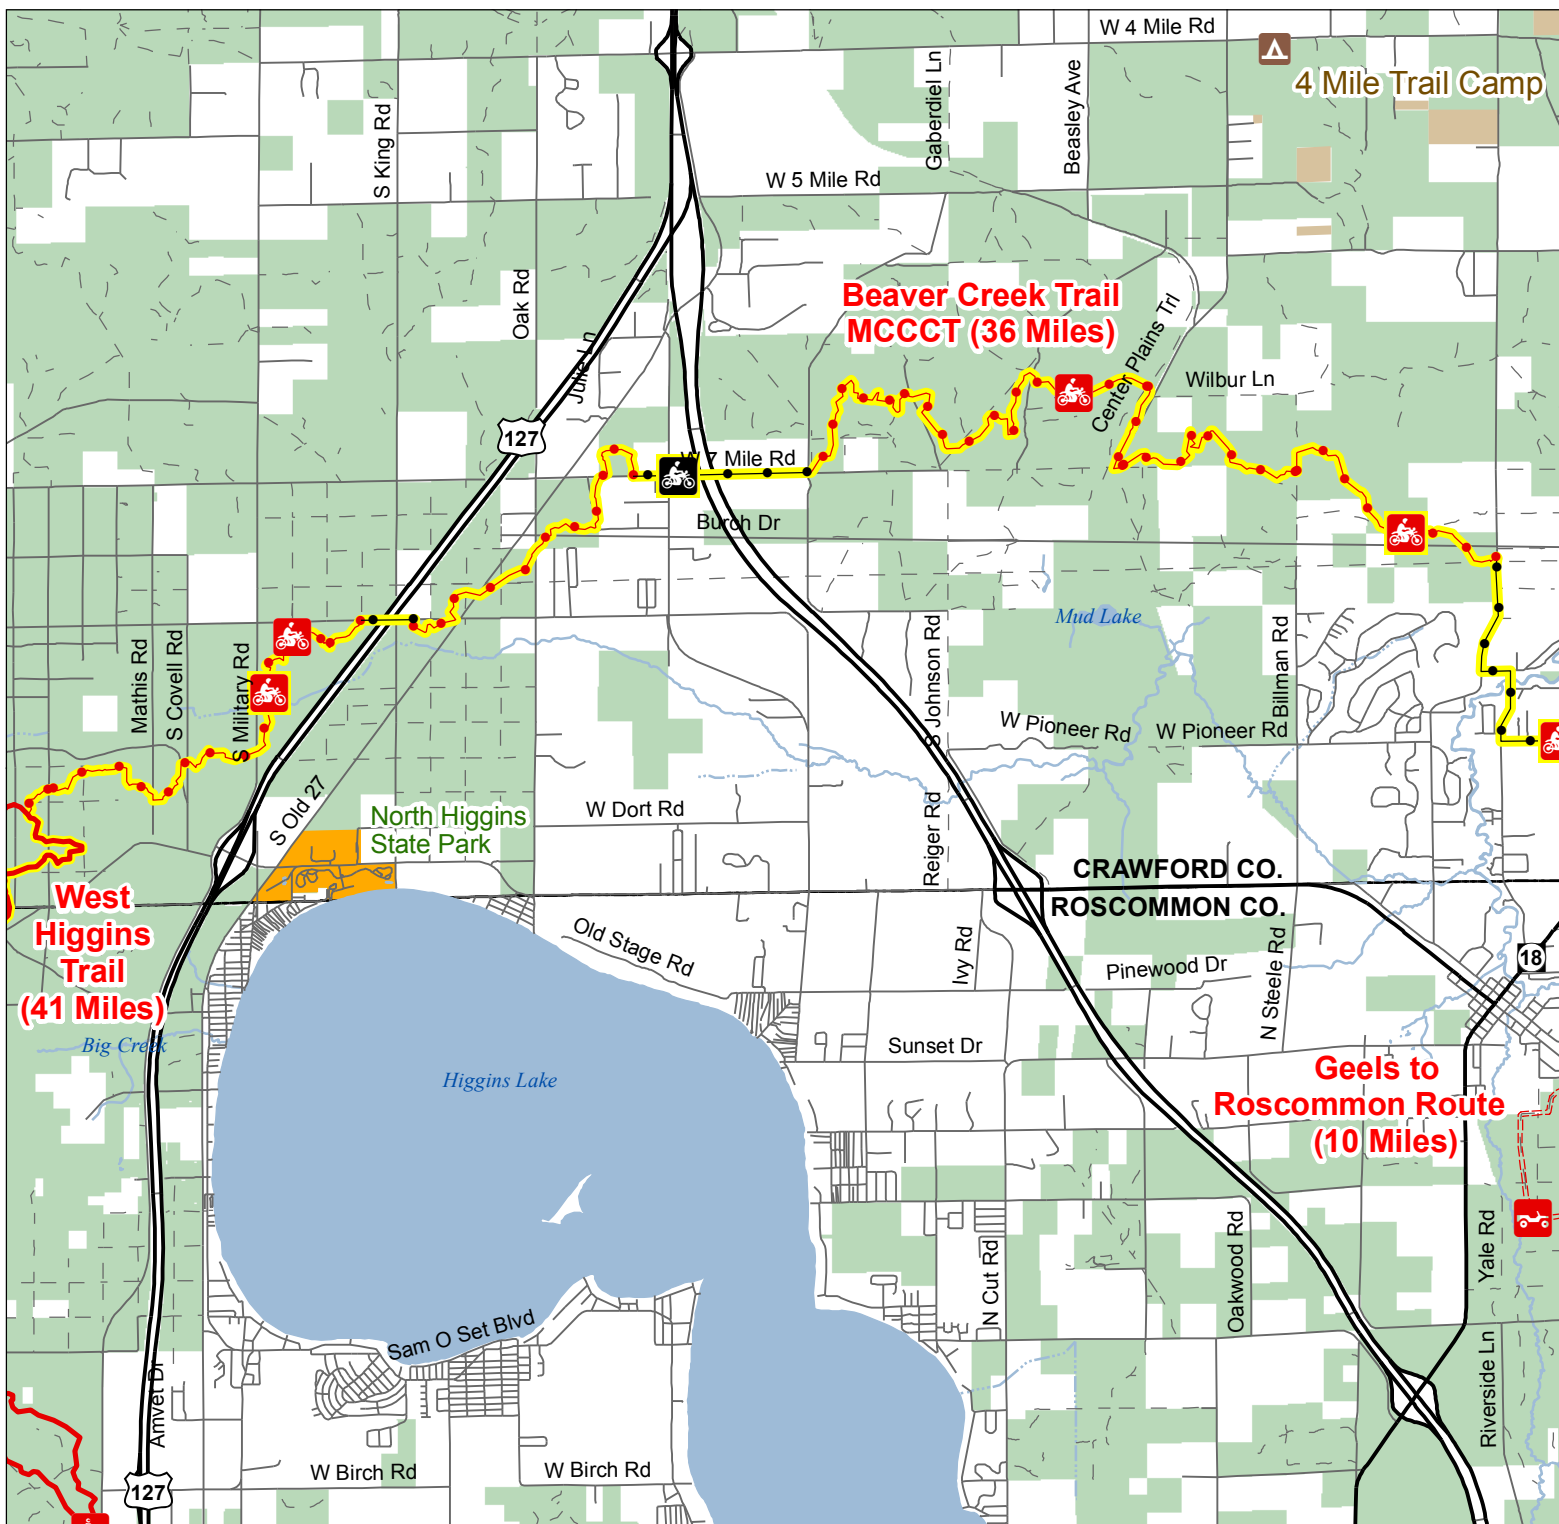

Beaver Creek Trail MCCCT West

Crawford and Roscommon Counties, Michigan

- Motorcycle Trail - Motorcycles only. DNR license and trail permit required.
- Motorcycle Trail - Motorcycles only. Secretary of State license required.
- ORV Trail - ORV's 50 inches in width or less including off-road motorcycles. ORV license and trail permit required.
- ORV Route - ORVs of all sizes including off-road motorcycles. ORV license and trail permit required unless licensed by the Secretary of State.
- Michigan Cross Country Cycle Trail (MCCCT)

- State Forest Campgrounds
- Highway
- Gravel; Paved
- Poor Dirt
- Lakes and Rivers
- Federal Lands
- State Park Boundaries
- State Land
- County Boundary

Advisory: Trails and Routes have two-way traffic
 Disclaimer: Trails shown on this map are an approximate representation of the trail system at the time of publication and may not reflect current ground conditions.
STAY ON SIGNED TRAILS ONLY!