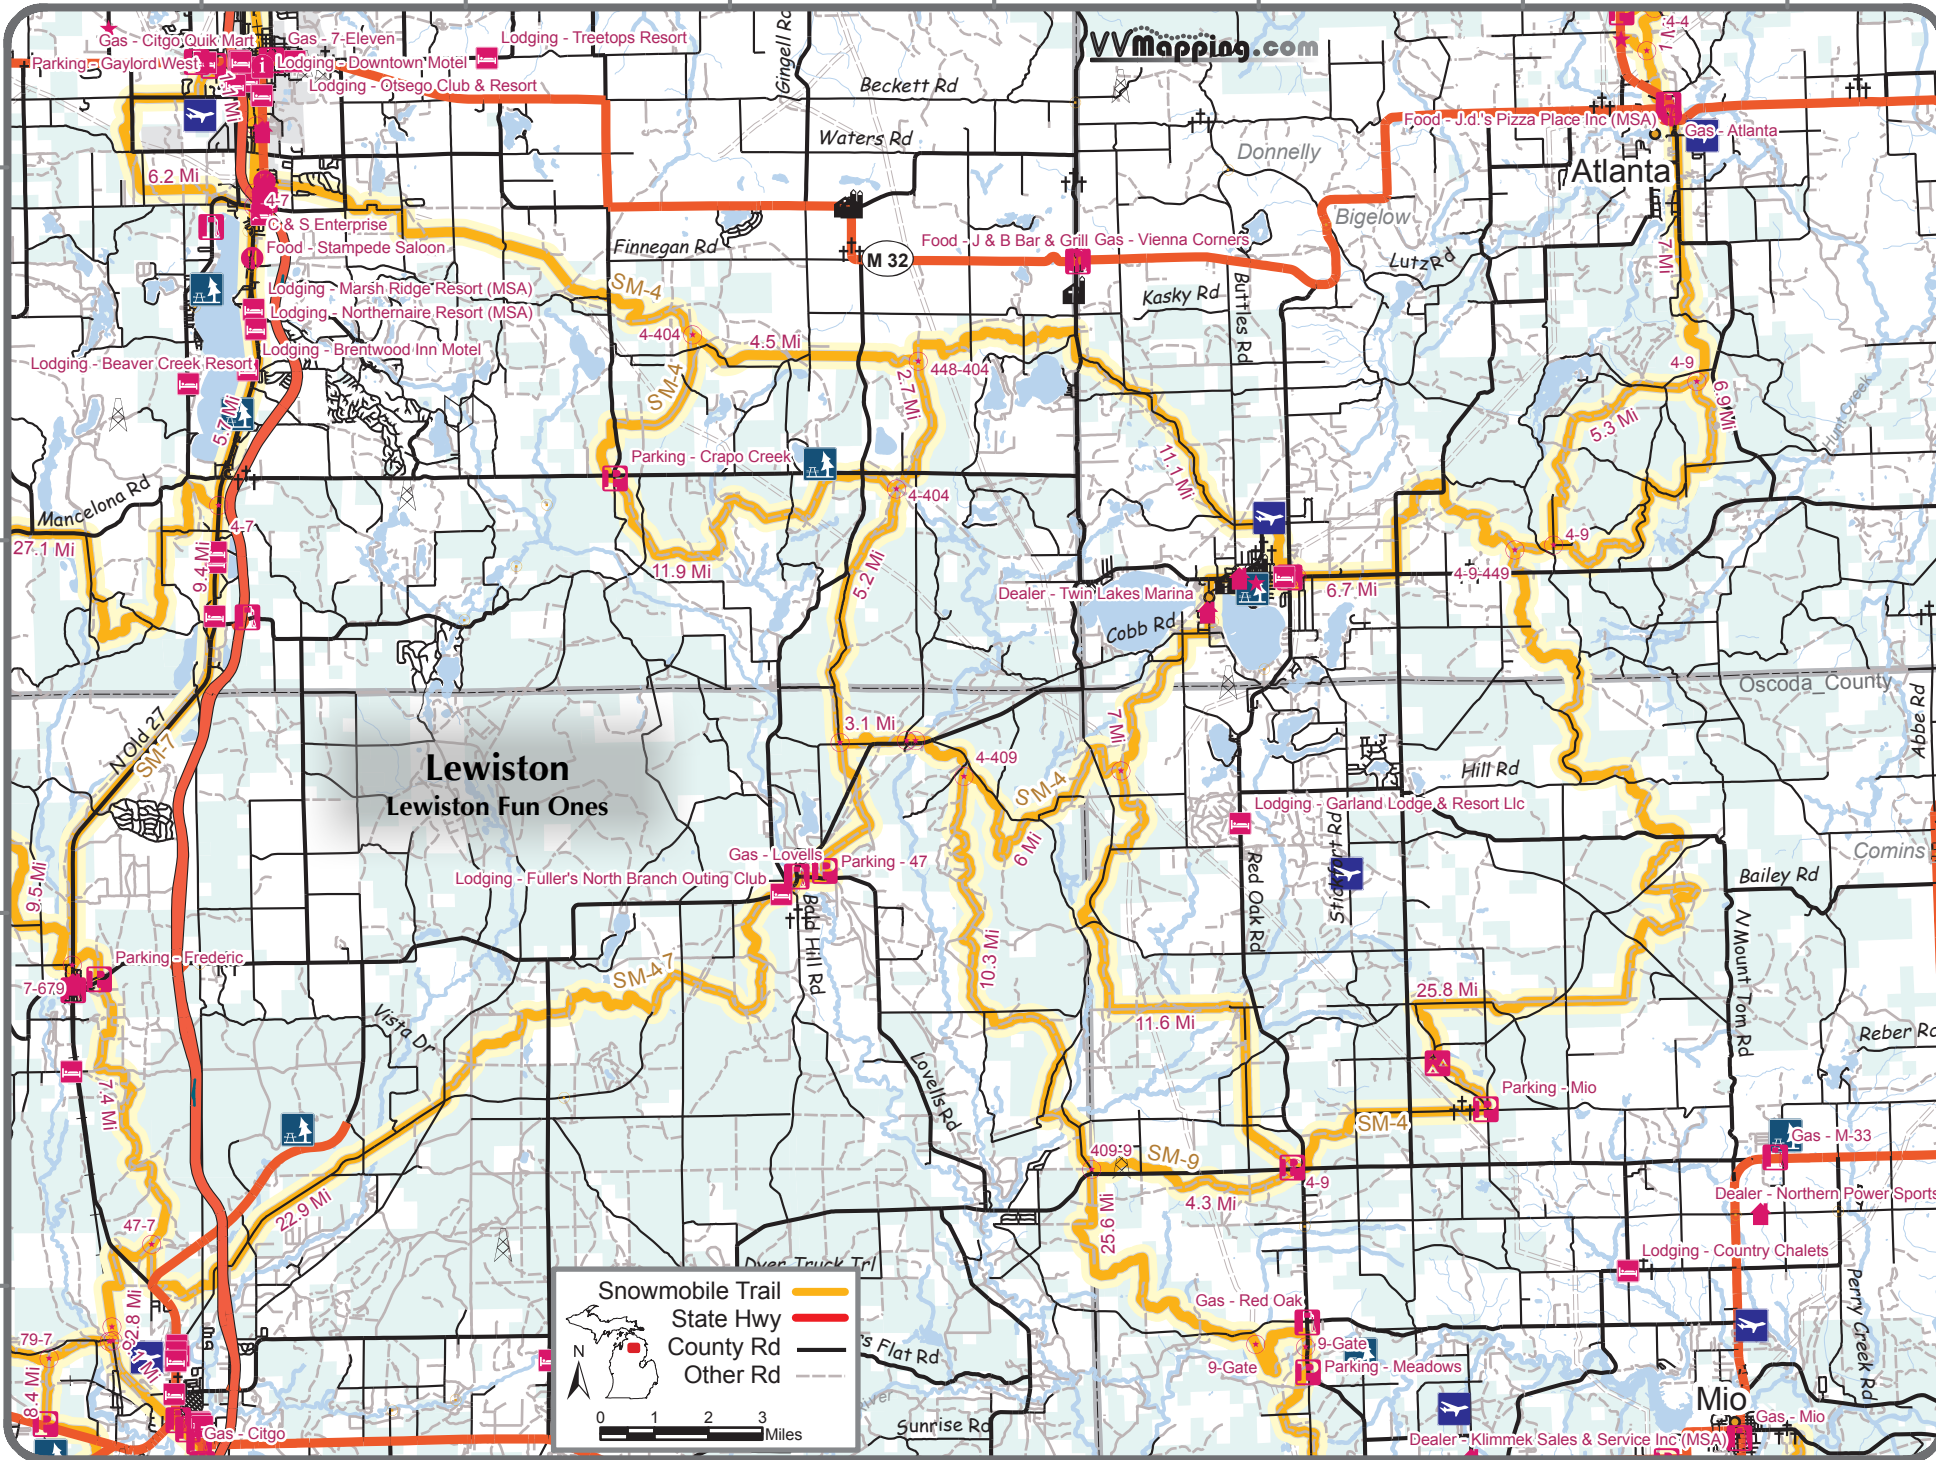

84°42'0"W 84°36'0"W 84°30'0"W 84°24'0"W 84°18'0"W 84°12'0"W 84°6'0"W

45°0'0"N

44°54'0"N

44°48'0"N

44°42'0"N

Snowmobile Trail 

State Hwy 

County Rd 

Other Rd 

0 1 2 3 Miles

VVmapping.com

Atlanta

Lewiston
Lewiston Fun Ones

Mio