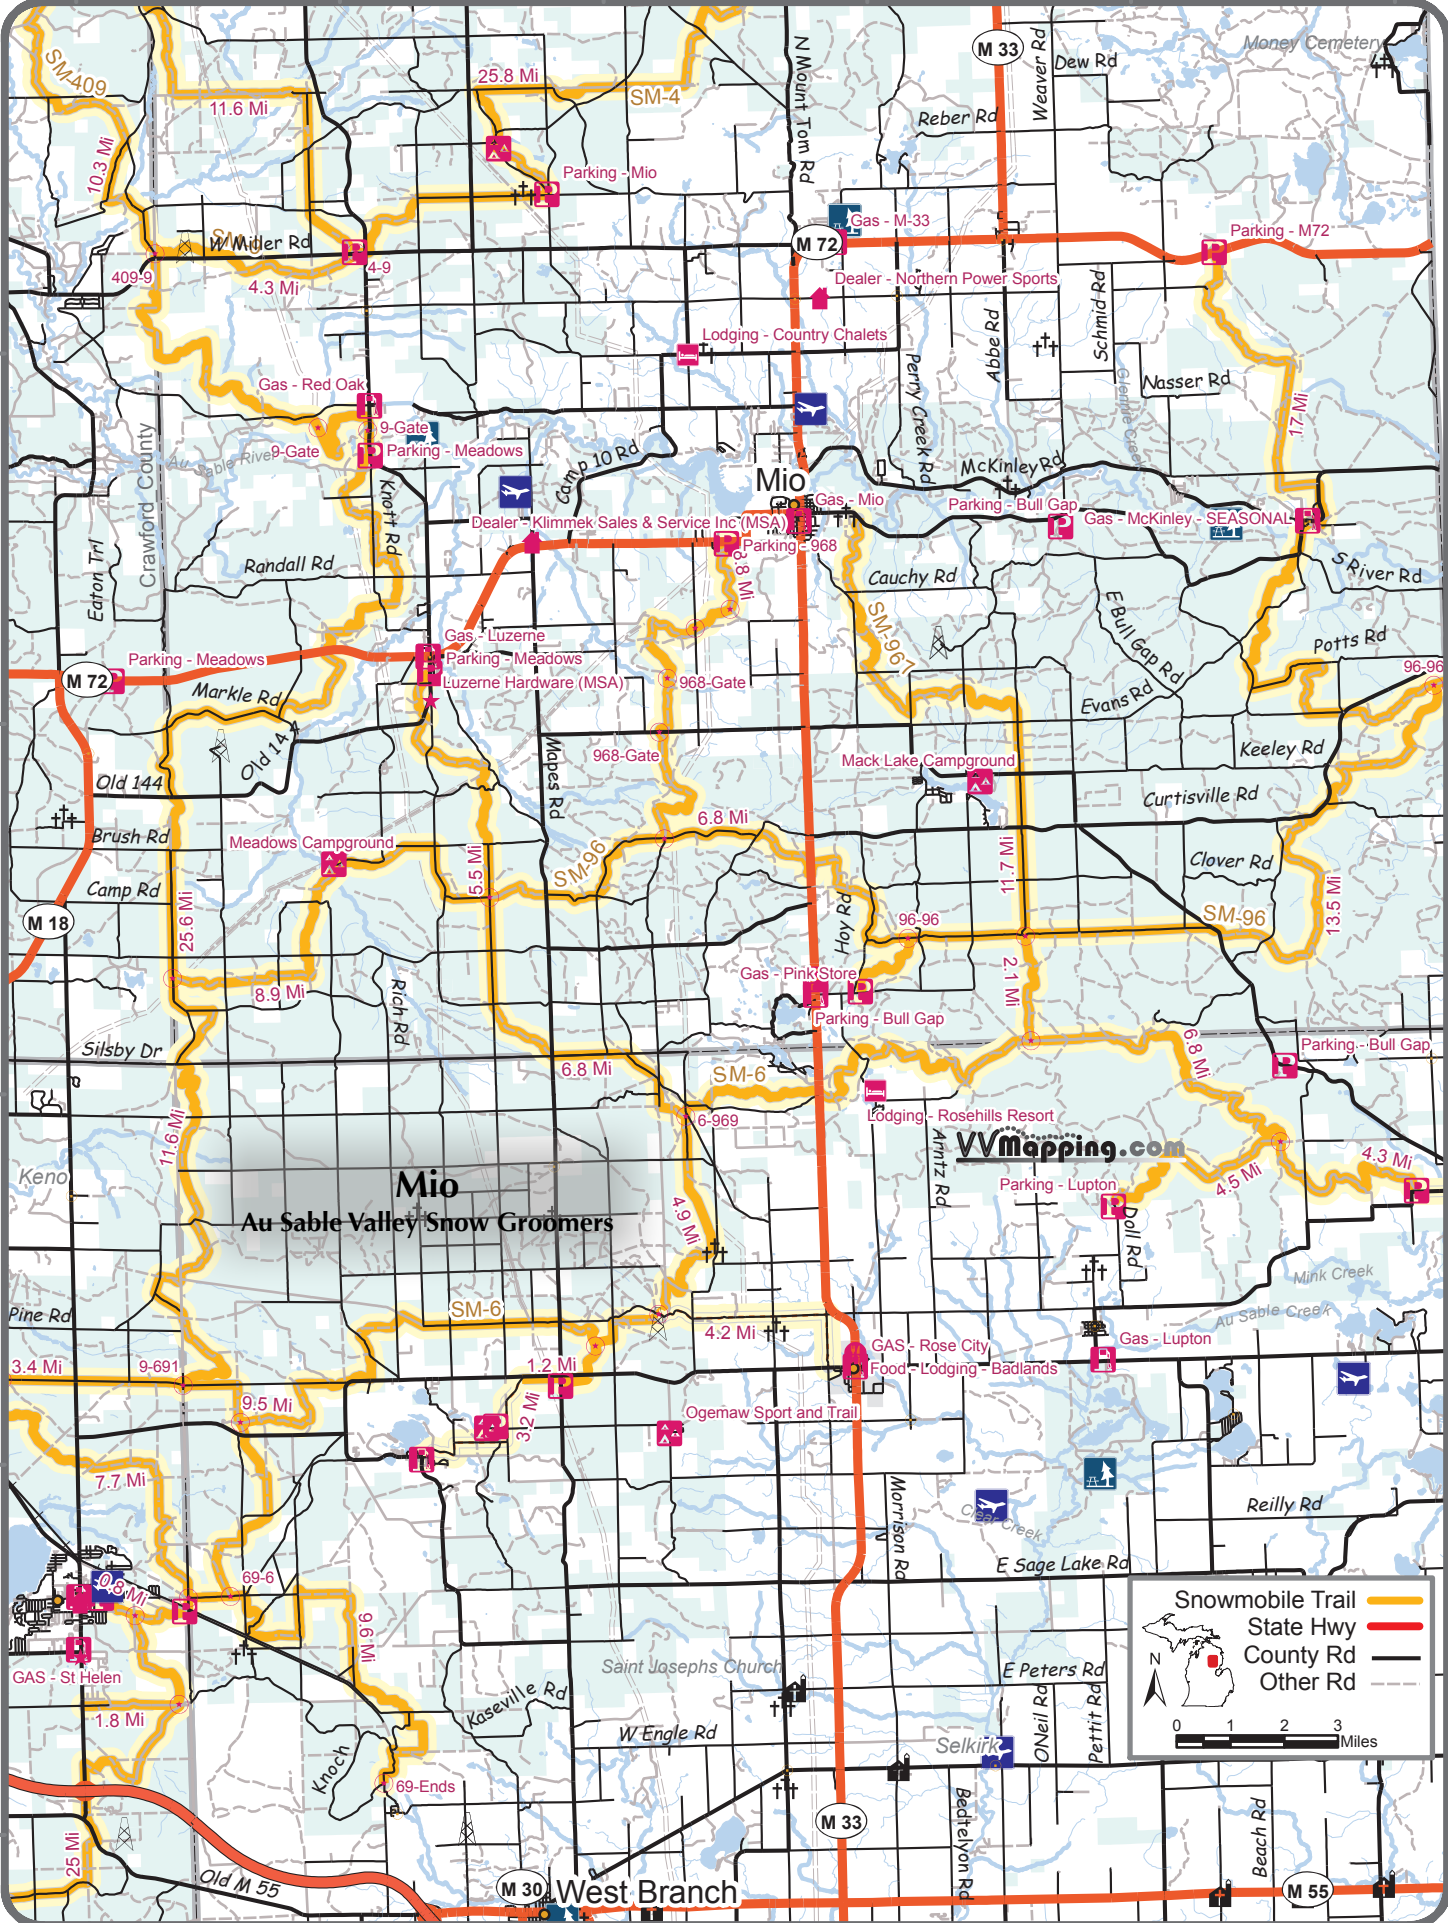

84°24'0"W 84°18'0"W 84°12'0"W 84°6'0"W 84°0'0"W 83°54'0"W

44°42'0"N
44°36'0"N
44°30'0"N
44°24'0"N
44°18'0"N

Snowmobile Trail (Yellow line)
State Hwy (Red line)
County Rd (Black line)
Other Rd (Grey line)

0 1 2 3 Miles

VVmapping.com

Mio
Au Sable Valley Snow Groomers

West Branch