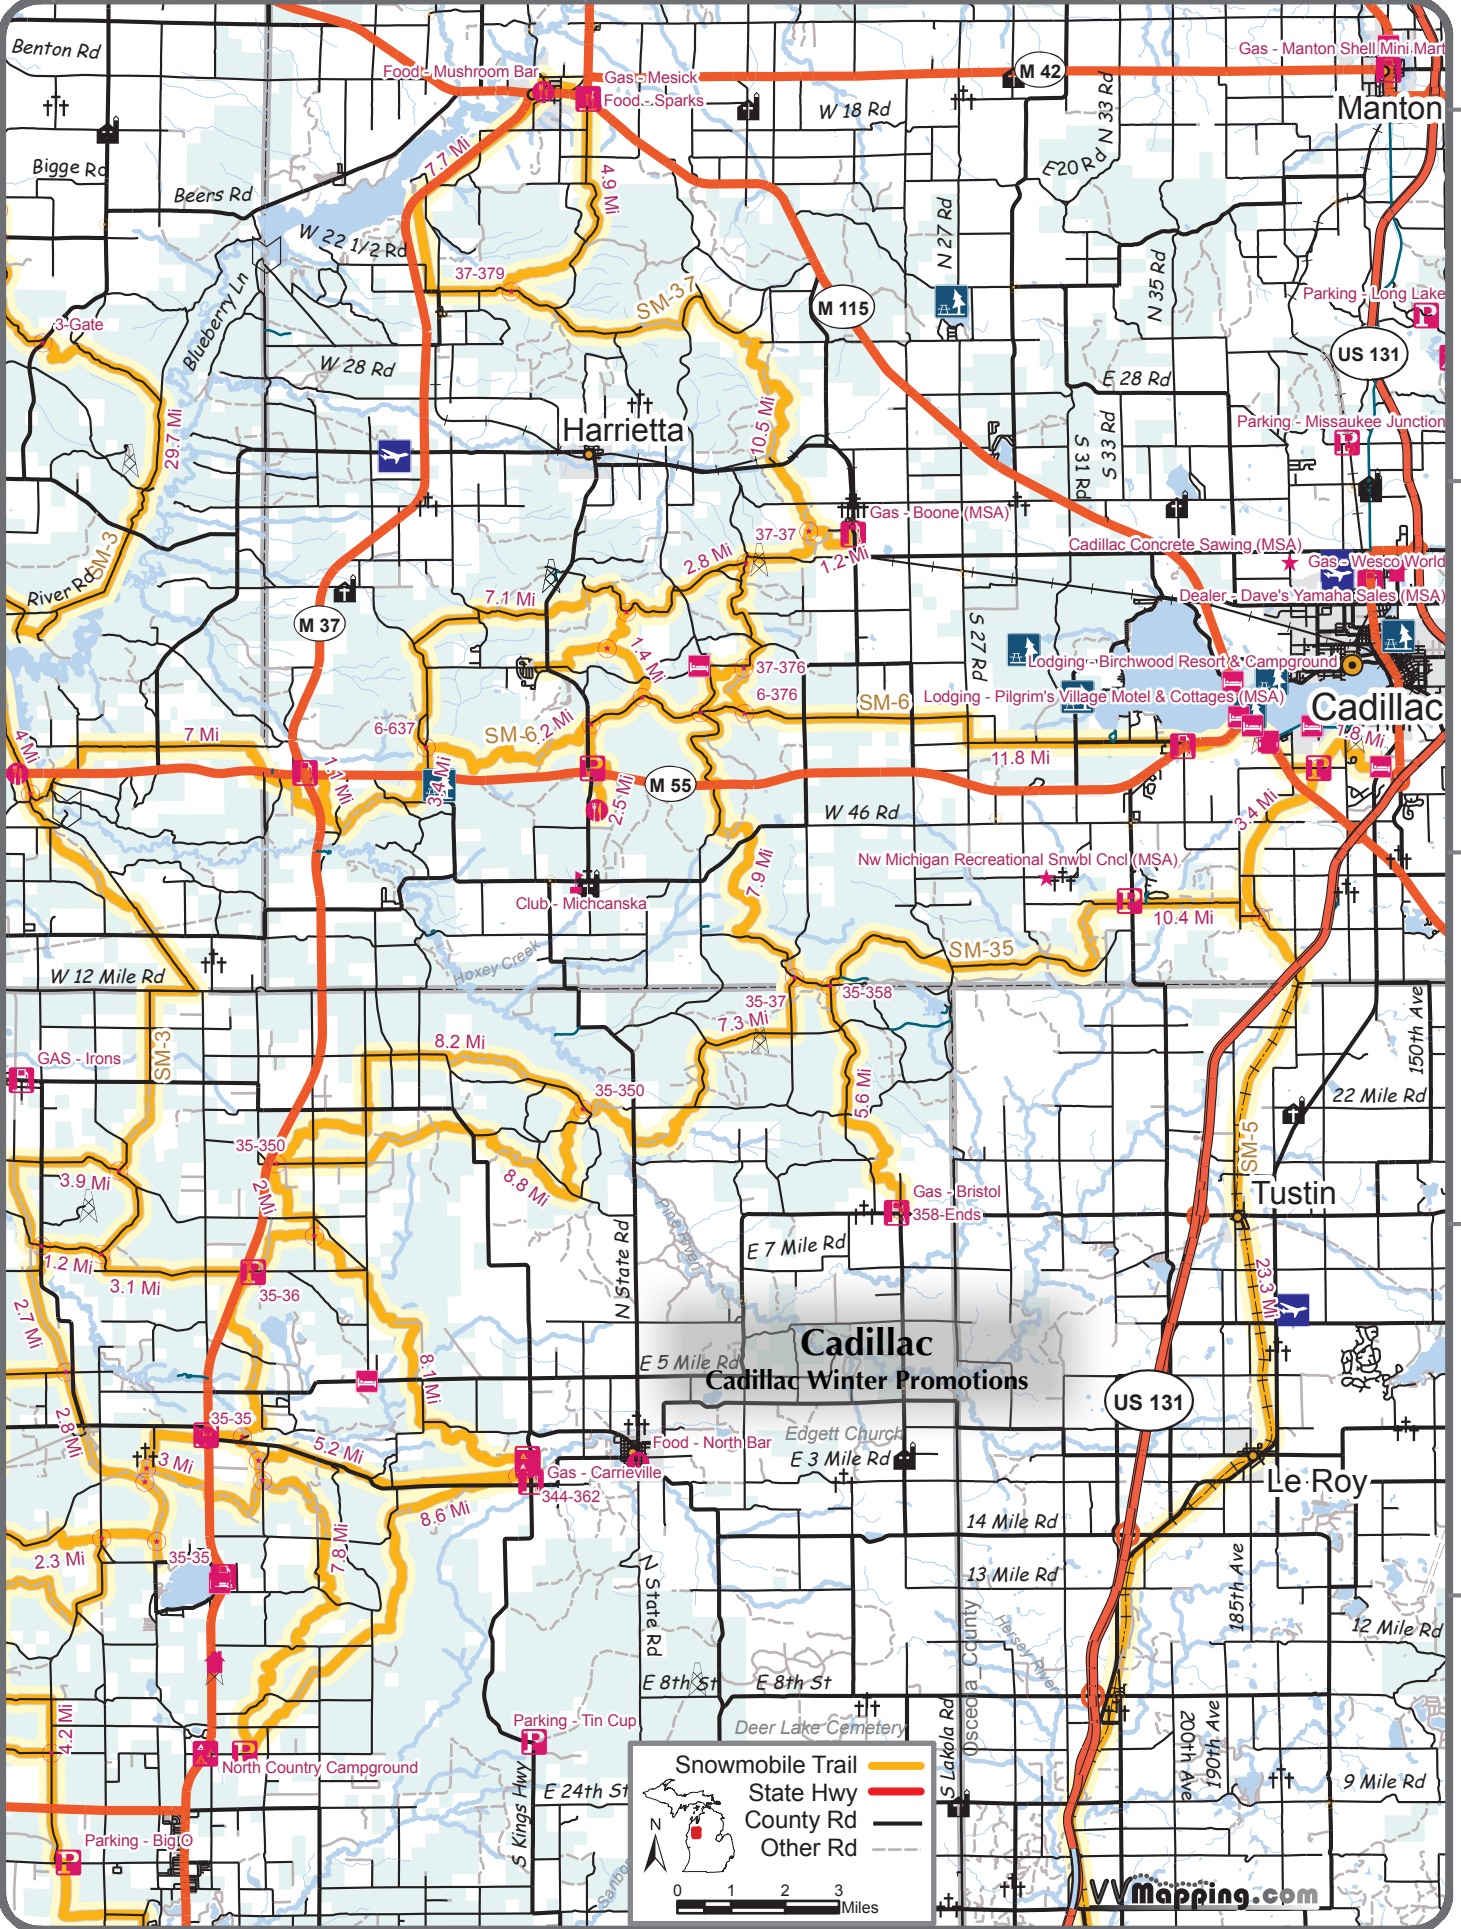

85°54'0"W 85°48'0"W 85°42'0"W 85°36'0"W 85°30'0"W 85°24'0"W

44°24'0"N
44°18'0"N
44°12'0"N
44°6'0"N
44°0'0"N

Snowmobile Trail 
State Hwy 
County Rd 
Other Rd 

0 1 2 3 Miles